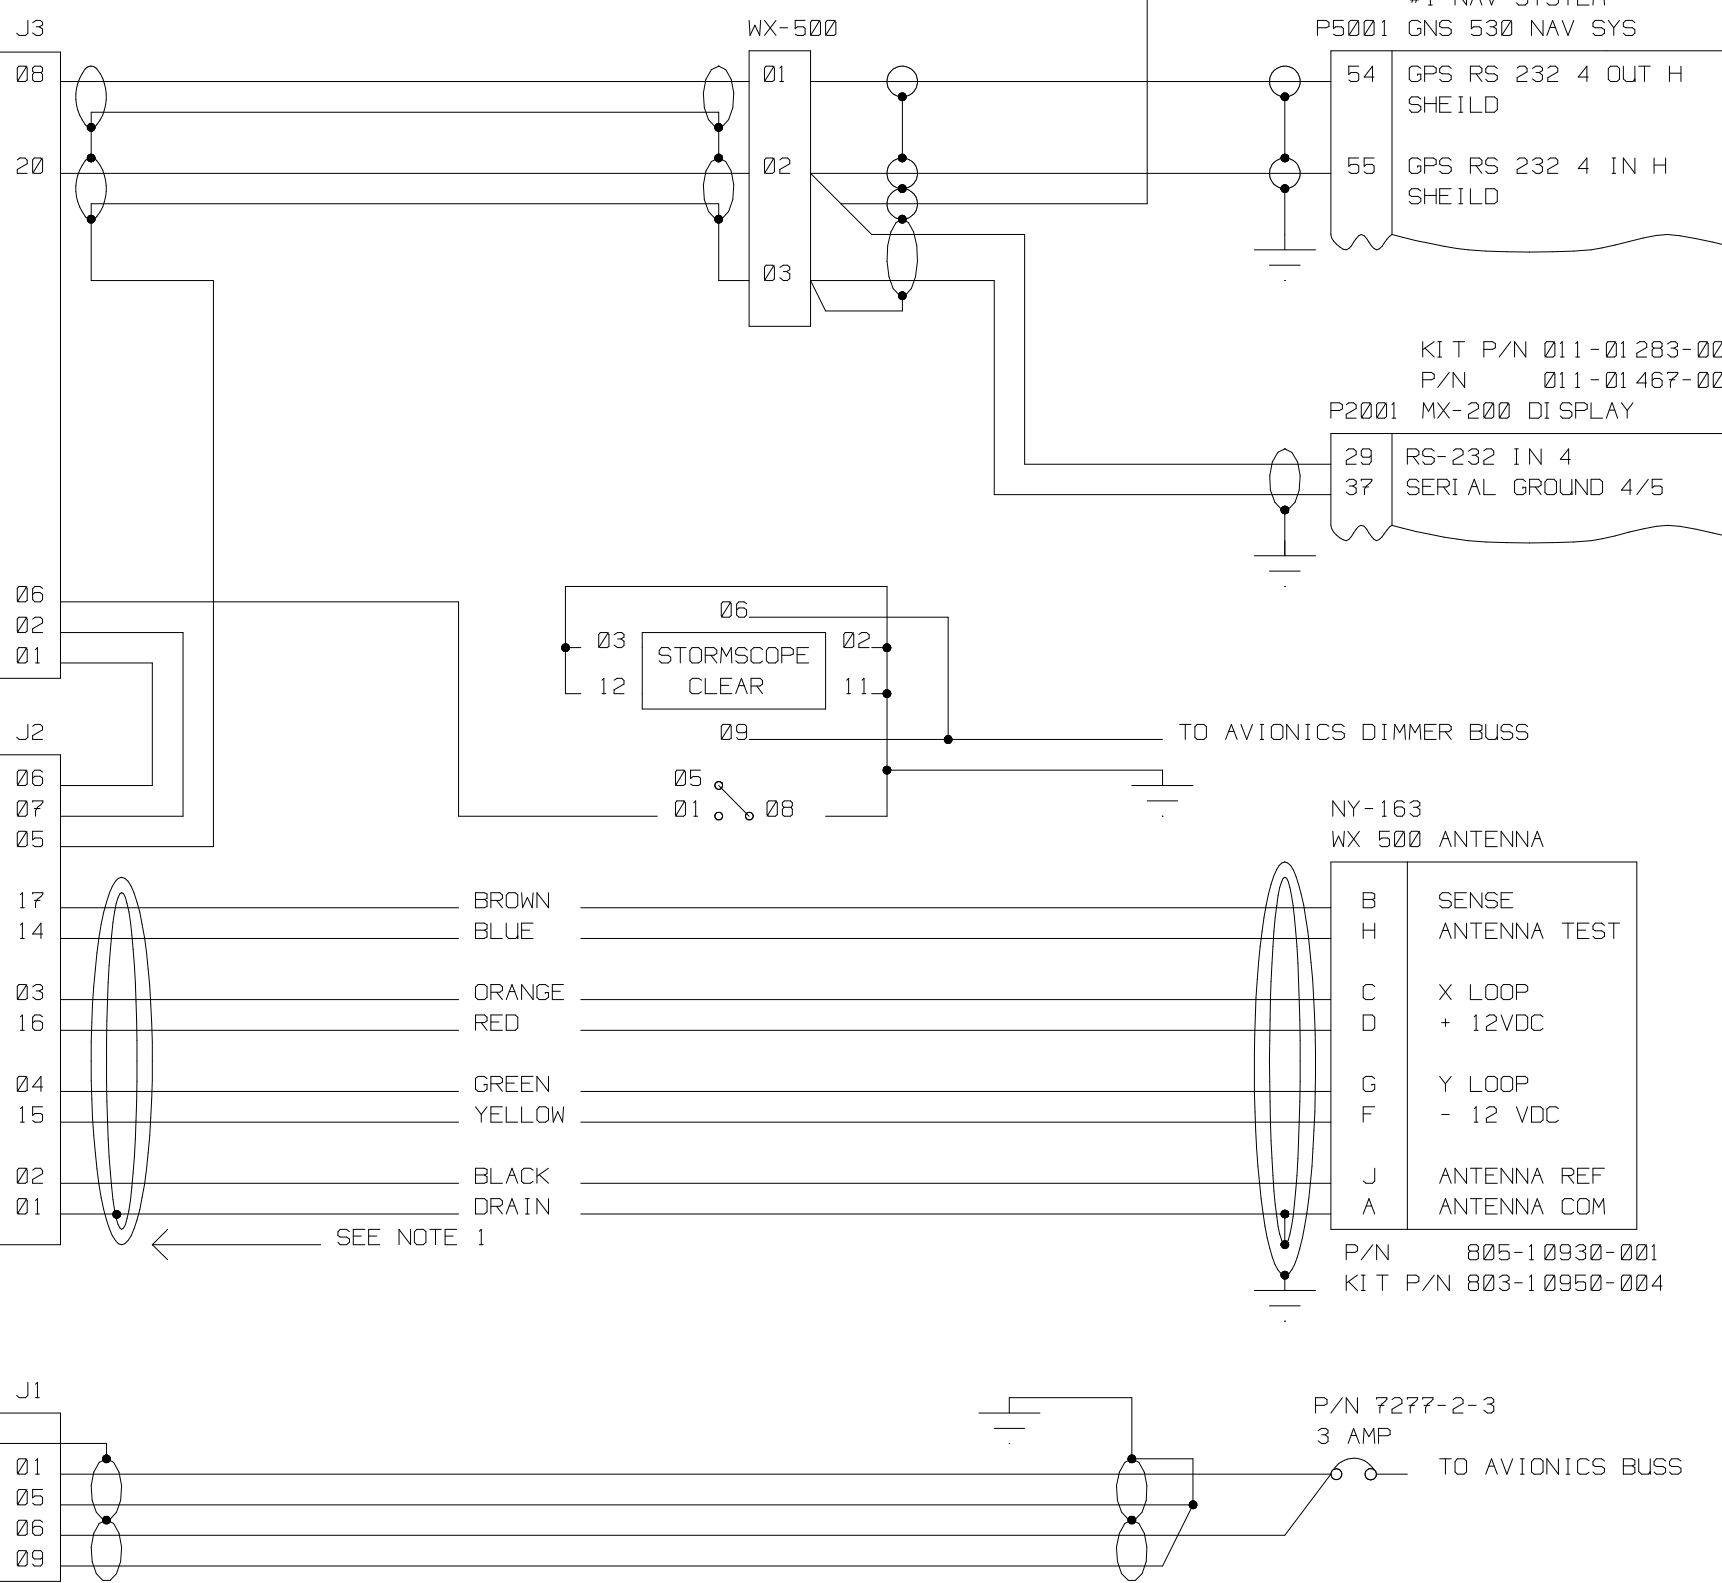

KIT P/N 817-11500-001  
 P/N 805-11500-001  
 WX 500 PROCESSER

KIT P/N 011-00351-00  
 P/N 011-00550-00  
 #2 NAV SYSTEM  
 P5001 GNS 530 NAV SYS

KIT P/N 011-00351-00  
 P/N 011-00550-00  
 #1 NAV SYSTEM  
 P5001 GNS 530 NAV SYS

KIT P/N 011-01283-00  
 P/N 011-01467-00  
 P2001 MX-200 DISPLAY

NOTE 1: INTERNAL AND EXTERNAL SHIELDS ARE ISOLATED FROM EACH OTHER. DO NOT CONNECT THESE SHIELDS TOGETHER.